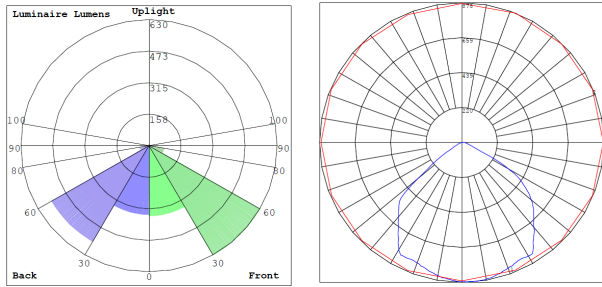

Photometrics: SL-10W-MCT-WH-D

BUG Rating: B1-U1-G0