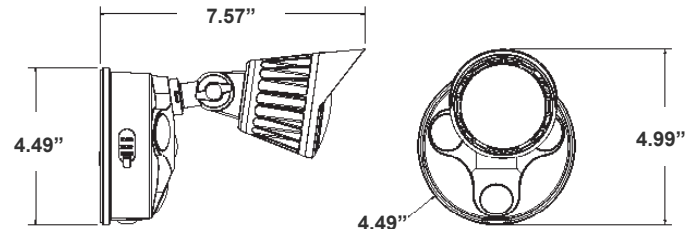

Customer Name: _____

Project Name: _____

Note: _____ | Type: _____

LED Security Light with double head, Suitable for Outdoor applications, Ideal for doorway, pathway and alleys and Great for use with optional motion sensors or photocell.

7.57"(W) x 4.49"(H) x 4.99"(D)

Features

- 7-Year Warranty
- 2-Head Flood
- 7-Year Warranty
- Multi-CCT: Selectable Switch is on the bottom of the base

Technical Specifications

Electrical:

- Voltage: 120V AC, 50/60Hz
- Wattage: 10W
- Power Factor: >0.9
- Efficacy: 95 LM/W

Mechanical:

- Die-cast Aluminum, Powder Coated
- Strict Waterproof Treatment Technology, in line with International Waterproof and Dust proof Standards
- Contains no mercury
- 2-Head Flood
- Operating Temperature: -40°F~104°F
- Suitable for Wet Location

Lighting:

- Multi-CCT: Selectable Switch is on the bottom of the base
- Dimming: TRIAC Dimming (Using Standard TRIAC LED Dimmers)
- Color temperature: 3000K/4000K/5000K
- Total Lumens: 950LM
- Color Rendering index: >80
- Beam Angle: 100°
- Lifespan: 70000 Hrs.

Applications:

- Ideal for doorway, pathway and alleys
- Great for use with optional motion sensors or photocell

Other Model:

- 10W | 950LM | SL-10W-MCT-WH-D