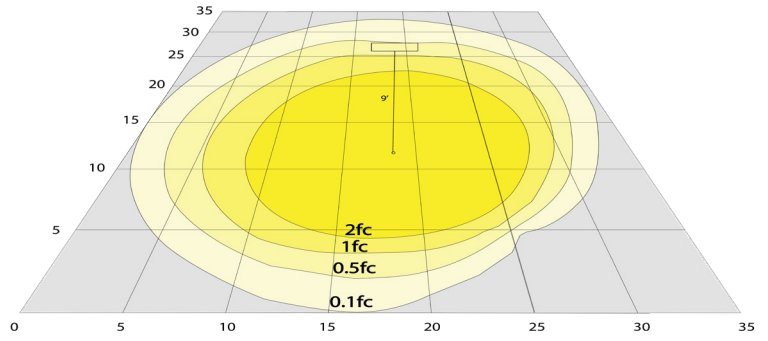

20W, 5000K Area 35'x 35' Mounting Height: 9'

Other Views:

Side View

Front View

Performance Table: SL-20W-MCT-BZ-D

MODEL NO.	Wattage	Voltage	Lumens	Color Temp.	BUG Rating	LPW
SL-10W-MCT-WH-D	10W	120-277V	950LM	3000K 4000K 5000K	B1-U1-G0	95